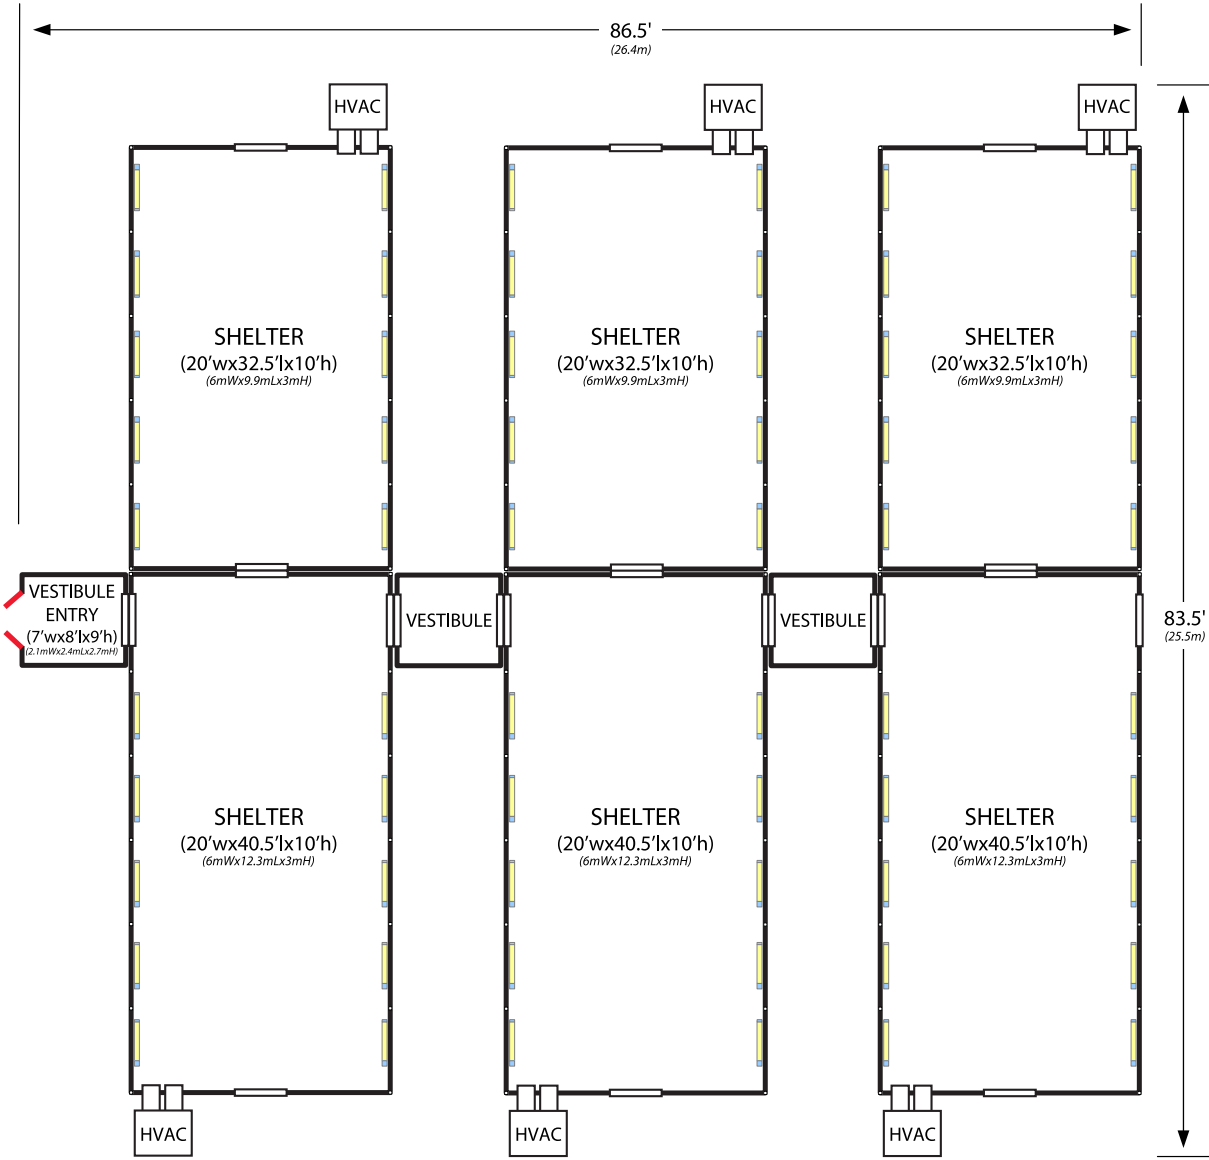

MODULE 6S • 4,500 sq ft (418 m²)

ALTERNATIVE CONFIGURATIONS

-  Bump Thru Doors
-  Double Zipper Door
-  Light Assembly